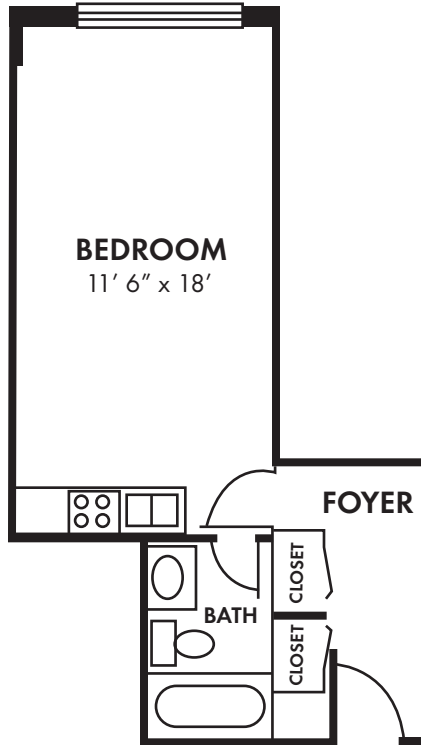

Welcome HOME

CARLYLE APARTMENTS

500 West University Parkway • Baltimore, MD • 21210

Phone: 410-467-9890 • Fax: 410-662-4528

THE HOPKINS - STUDIO - 340 sq. ft.

Square Footage is approximate

RENTAL INFORMATION*